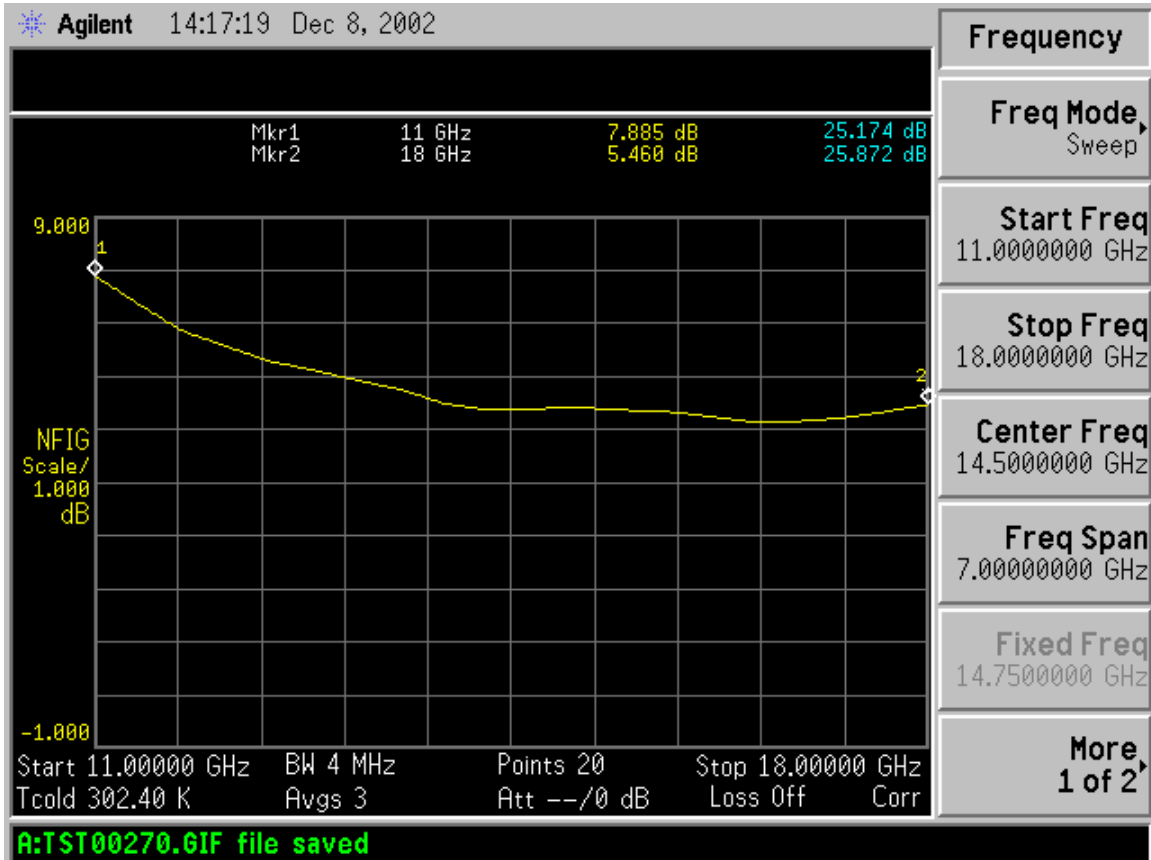

## Noise Figure Measurements

Serial No: PL717

7311-G Grove Road Frederick, MD 21704 USA Phone: (301)662-5019 Fax: (301)662-1731  
email: sales@planarelec.com