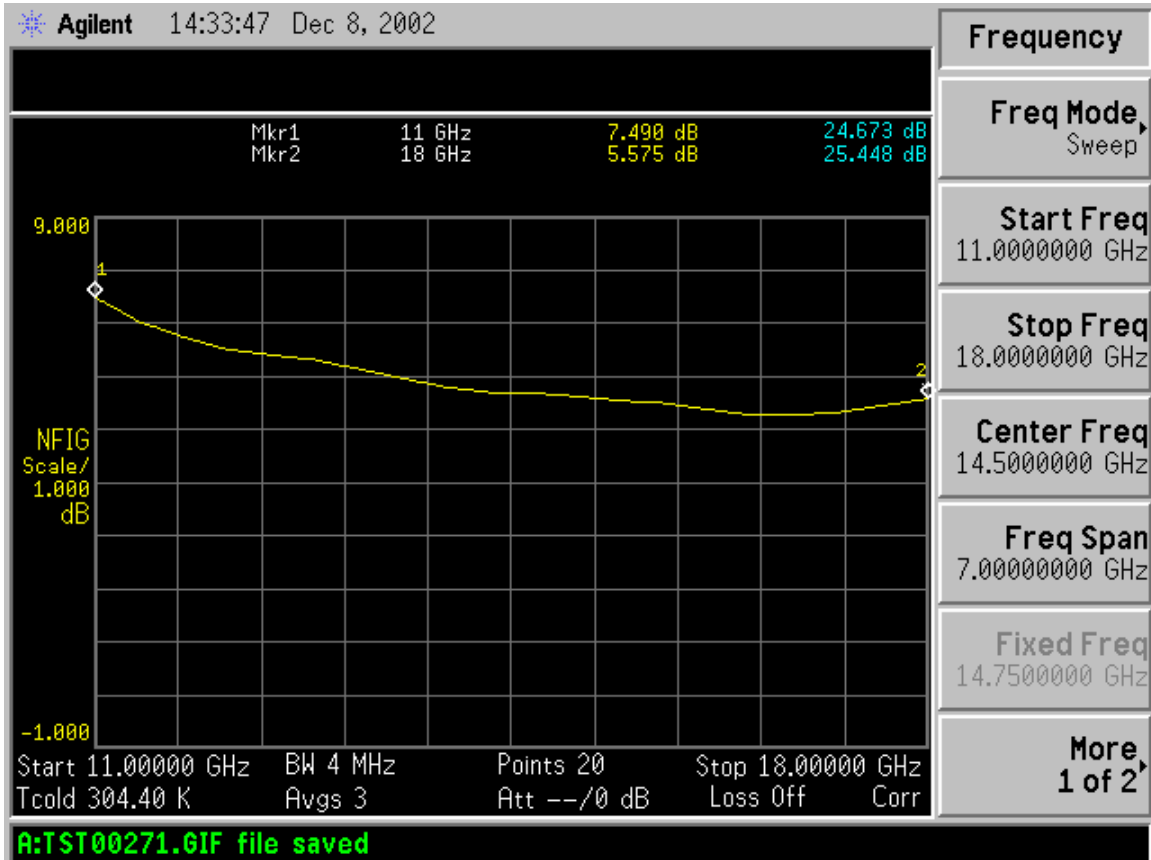

Noise Figure Measurements

Serial No: PL718

7311-G Grove Road Frederick, MD 21704 USA Phone: (301)662-5019 Fax: (301)662-1731
 email: sales@planarelec.com