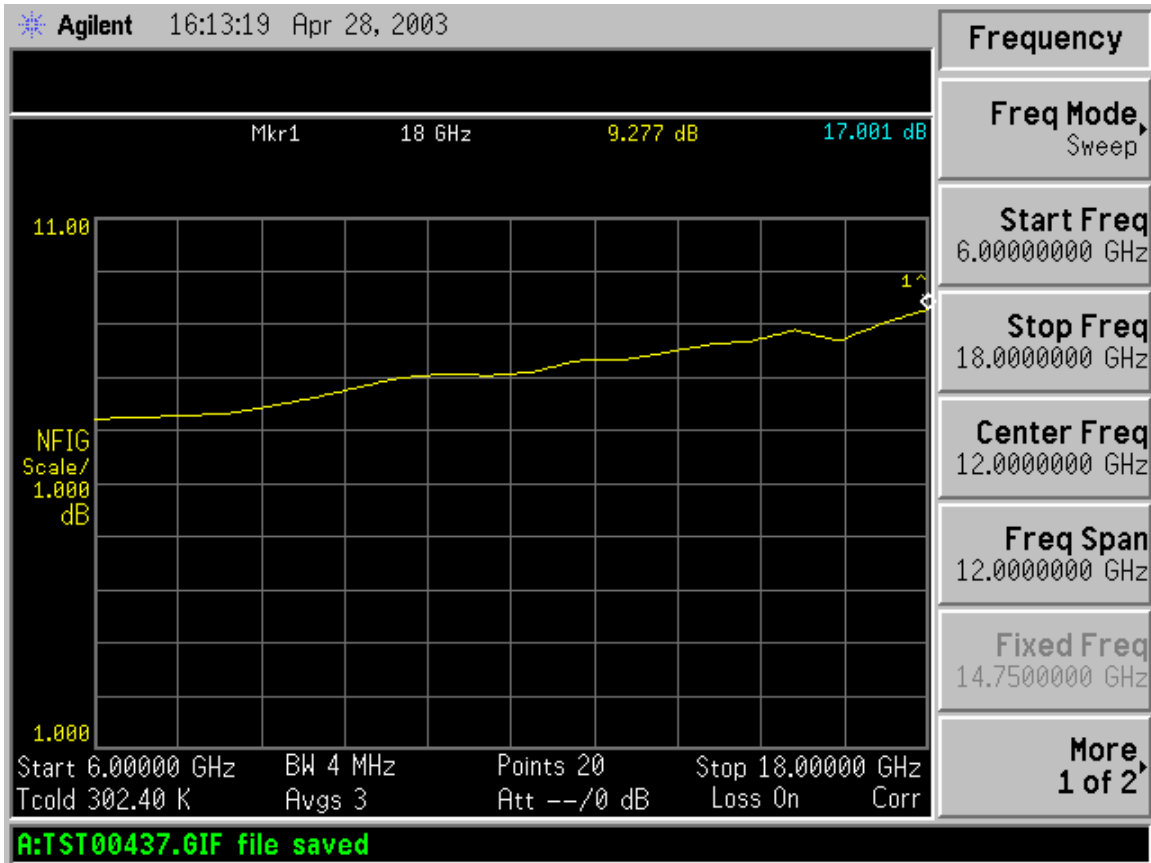

Noise Figure Plot - J1 to J3

7311-G Grove Road Frederick, MD 21704 USA Phone: (301)662-5019 Fax: (301)662-1731
email: sales@planarelec.com