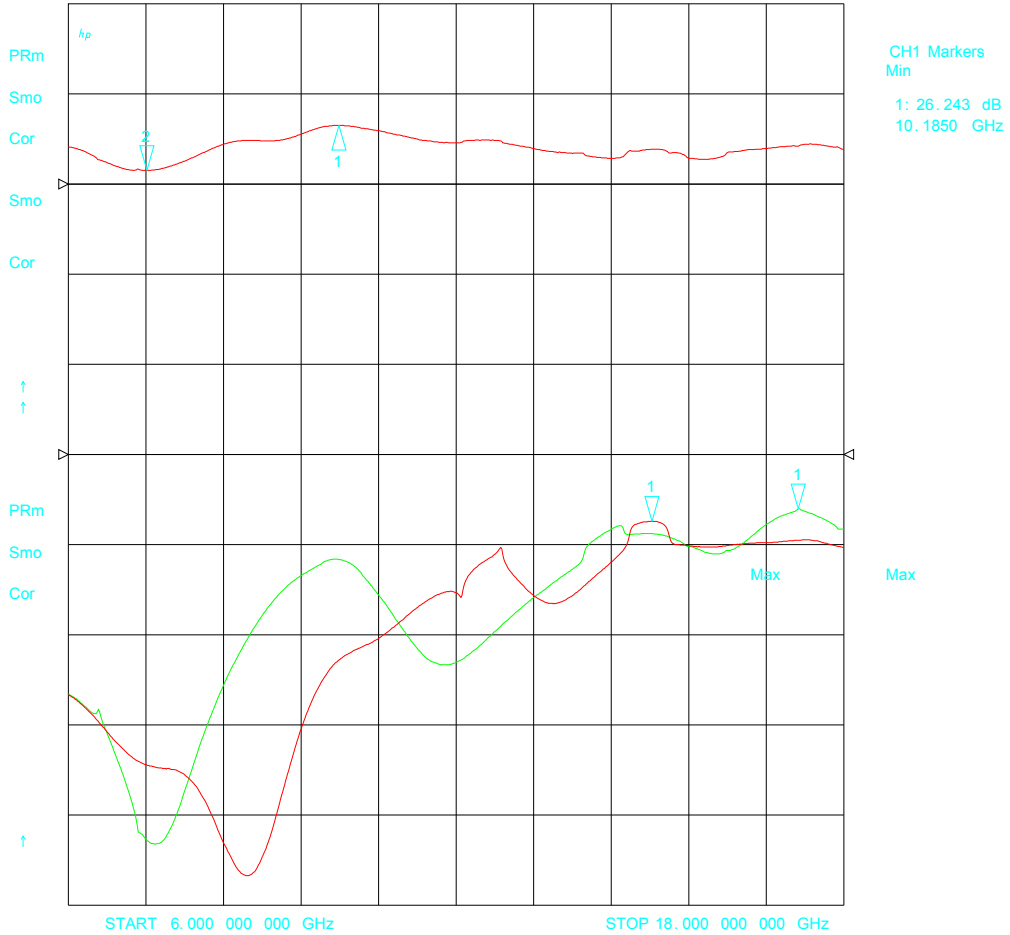

TEST ITEM NO.	PARAMETERS	SPECIFIED VALUE	MEASURED VALUE	REMARKS QA/QC
1	Frequency Range:	6 – 18 GHz	Pass	
2	Gain:	J1-J2: 23 to 27dB J1-J3: 13 to 17dB	Pass (See Plots)	
3	Gain Variation: J1-J2, J1-J3	±2.5 dB Max.	J1-J2: ±1.25 dB J1-J3: ±1.43 dB	
4	Noise Figure:	10.0 dB Max.	Pass (See Plots)	
5	Output Power J1-J2: J1-J3:	+13 dBm Min. with -9 to +5dBm RF CW in J1 +13 dBm Min. with +1 to +5dBm RF CW in J1	14.2 to 19.1 dBm 15.0 to 17.2 dBm	
6	VSWR In/Out:	2.0:1 Max.	Pass (See Plots)	
7	Harmonics:	15dBc Min.	≥ 15dBc	
8	OIP3	+24dBm Min. @ J2 +21dBm Min. @ J3	> +24dBm >+21dBm	
9	Temperature Range	-54 to +85 °C	Pass	
10	Isolation	0.1dB Max. J2 to J3	< 0.1dB	
11	DC Power	620mA@+15 VDC +/-2V	378mA	

### VNA Plot – J1 to J2

28 Apr 2003 15:54:24

CH1	S21	LOG	5 dB/	REF 23 dB	2: 23.745 dB	7.215 000 000 GHz
CH2	S11	LOG	5 dB/	REF -9.54 dB	1: -12.552 dB	17.295 000 000 GHz
CH3	S22	LOG	5 dB/	REF -9.54 dB	1: -13.250 dB	15.030 000 000 GHz