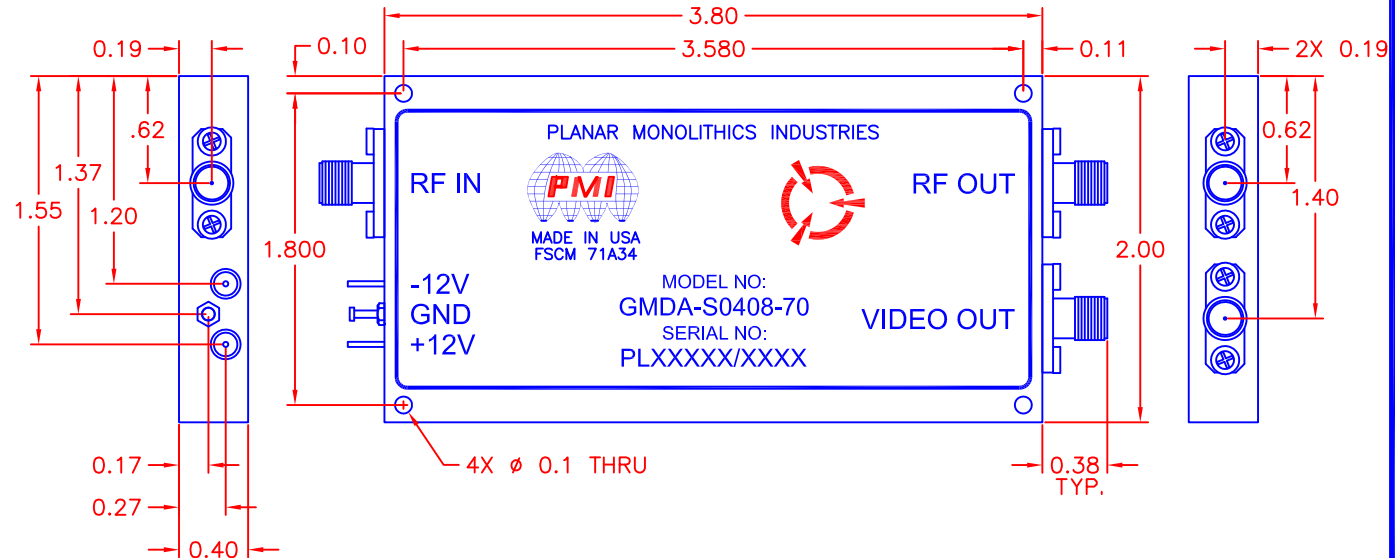

DESCRIPTION

PMI MODEL GMDA-S0408-70 IS A (4.0 TO 8.0) GHZ HIGH SPEED SDLVA WITH A LOGGING RANGE OF -70 TO +0 dBm, A TSS OF -73 dBm AND A LIMITED RF OUTPUT OF +13 dBm ±2 dB.

REVISIONS				
ZONE	REV.	DESCRIPTION	DATE	APPROVED
	-	PRELIMINARY	6-25-15	JM

SPECIFICATIONS

- FREQUENCY RANGE: 4.0 TO 8.0 GHz
- LOGGING RANGE: -70 TO 0 dBm
- LOGGING LINEARITY: ±2.5 dB
- RISE TIME: 10 ns
- FALL TIME: 60 ns
- VSWR: 2.0:1
- TSS: -73 dBm
- LOG SLOPE: 25 mV/dB
- VIDEO IMPEDANCE: 100 OHMS
- RF OUTPUT: +13 dBm ±2.0 dB
- RF GAIN: 55 TO 60 dB TYP.
- BIAS (DC): +12V / -12V

NOTE: SPECIFICATIONS WILL VARY OVER OPERATING TEMPERATURE
NOTE: THE ABOVE SPECIFICATIONS ARE SUBJECT TO CHANGE OR REVISION

ALL DIMENSIONS ARE IN INCHES
TOLERANCES:
X.XX ±0.020
X.XXX ±0.010

PLANAR MONOLITHICS INDUSTRIES, INC.