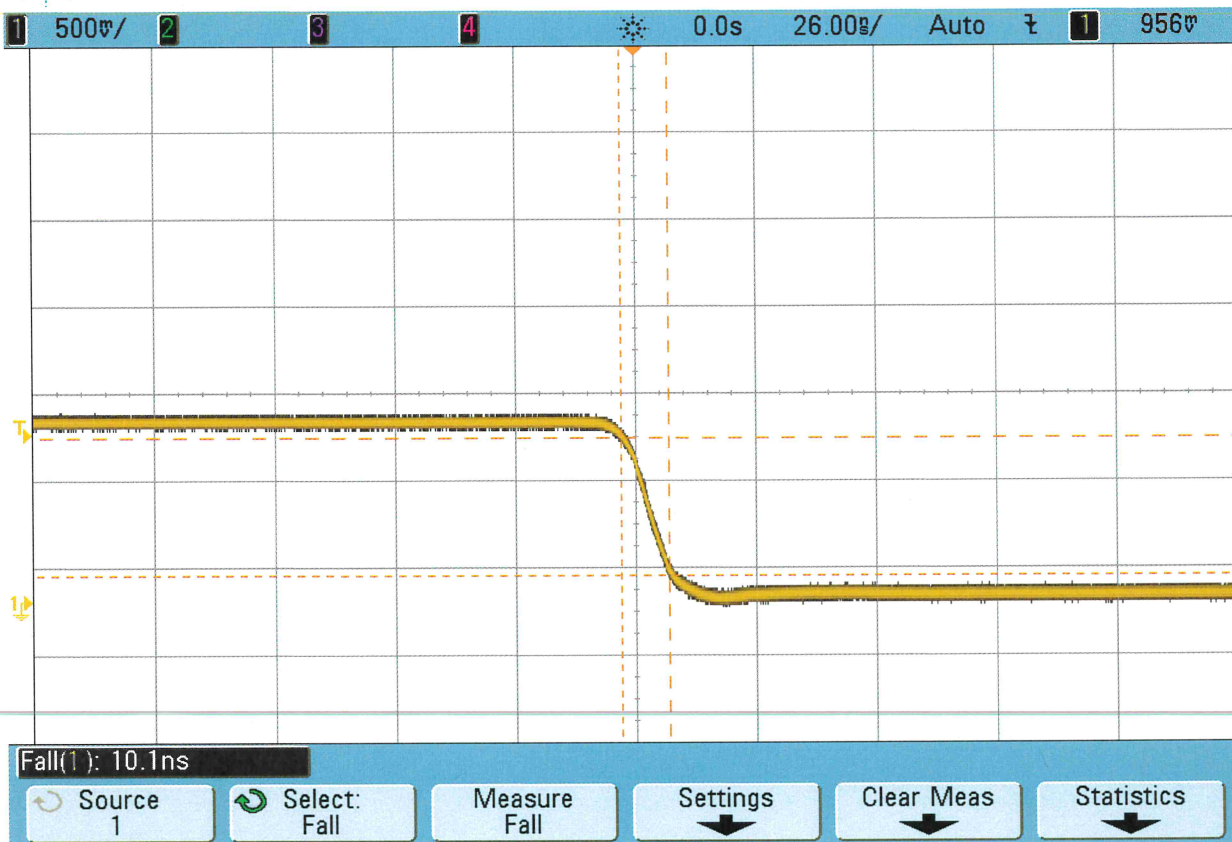

**SUMMARY TEST DATA
ON
SDLVA-1G20G-55-12-SFF**

Model Number: SDLVA-1G20G-55-12-SFF
Serial Number: PL53635

Temperature: +25C

**SUMMARY TEST DATA
ON
SDLVA-1G20G-55-12-SFF**

Rise Time = 6.5 ns

Agilent Technologies

TUE OCT 21 09:46:37 2025

**SUMMARY TEST DATA
ON
SDLVA-1G20G-55-12-SFF**

Fall Time = 10.1 ns

Agilent Technologies

TUE OCT 21 09:48:06 2025

**SUMMARY TEST DATA
ON
SDLVA-1G20G-55-12-SFF**

Recovery Time = 26.2 ns

Agilent Technologies

TUE OCT 21 09:45:01 2025

**SUMMARY TEST DATA
ON
SDLVA-1G20G-55-12-SFF**

TSS = -58.1 dBm