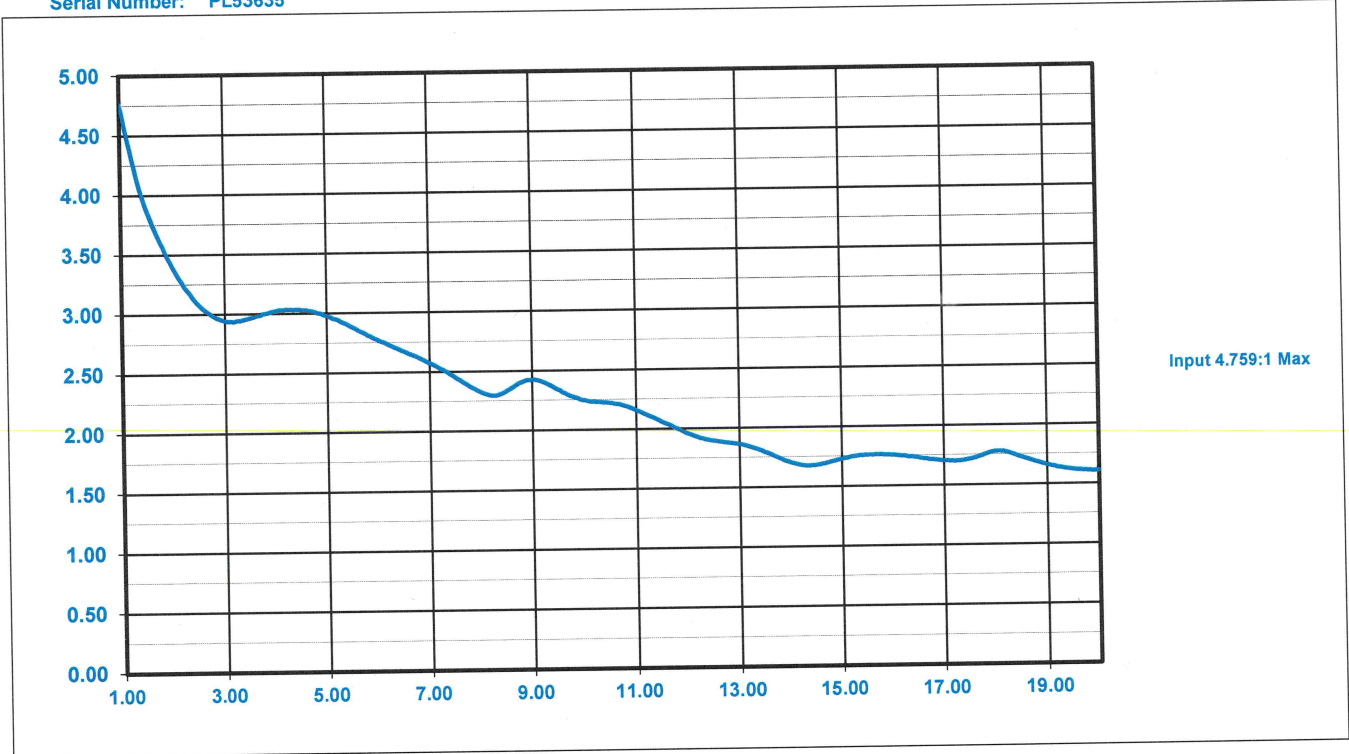

**SUMMARY TEST DATA
ON
SDLVA-1G20G-55-12-SFF**

Model Number: SDLVA-1G20G-55-12-SFF
Serial Number: PL53635

Temperature: +25C

**SUMMARY TEST DATA
ON
SDLVA-1G20G-55-12-SFF**

Rise Time = 6.5 ns

Agilent Technologies

TUE OCT 21 09:46:37 2025

**SUMMARY TEST DATA
ON
SDLVA-1G20G-55-12-SFF**

Fall Time = 10.1 ns

Agilent Technologies

TUE OCT 21 09:48:06 2025

**SUMMARY TEST DATA
ON
SDLVA-1G20G-55-12-SFF**

Recovery Time = 26.2 ns

Agilent Technologies

TUE OCT 21 09:45:01 2025

**SUMMARY TEST DATA
ON
SDLVA-1G20G-55-12-SFF**

TSS = -58.1 dBm