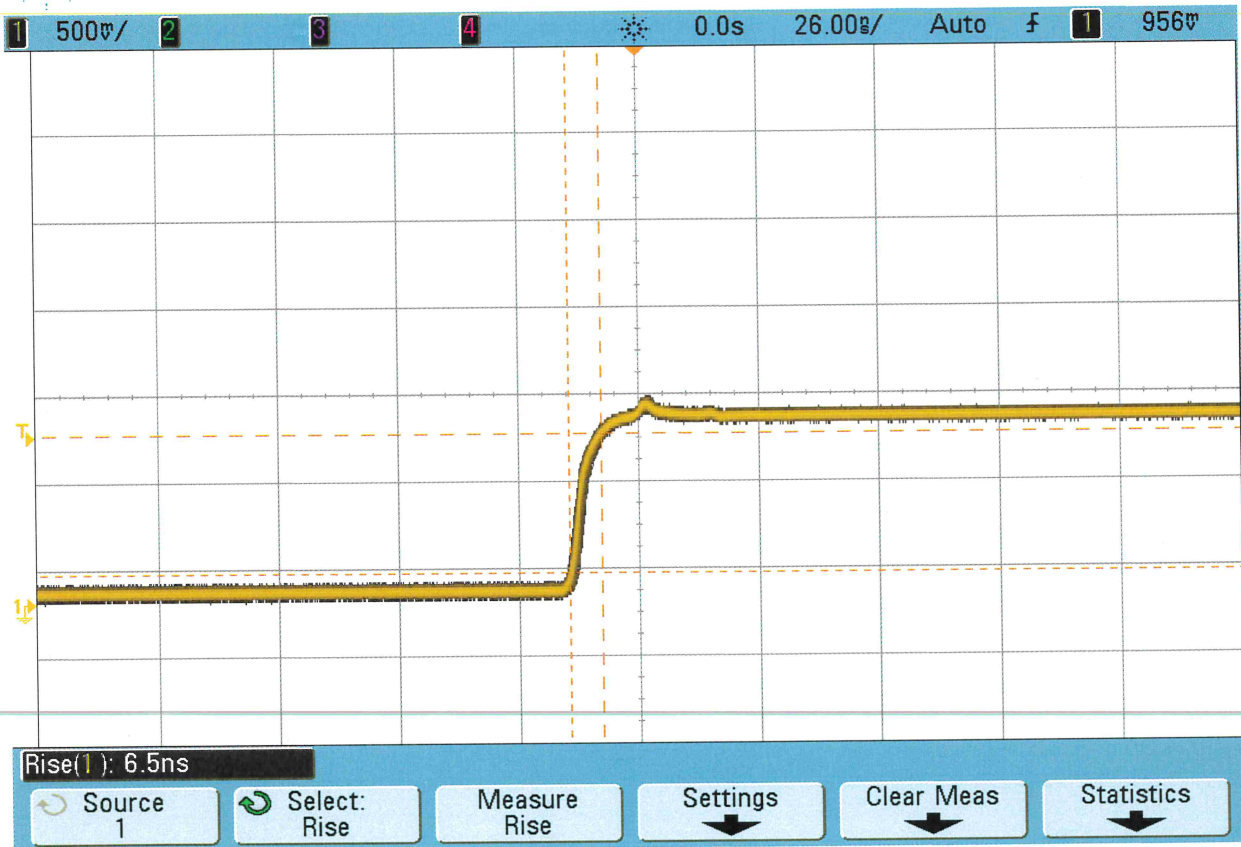

**SUMMARY TEST DATA
ON
SDLVA-1G20G-55-12-SFF**

Model Number: SDLVA-1G20G-55-12-SFF
Serial Number: PL53635

Temperature: +25C

**SUMMARY TEST DATA
ON
SDLVA-1G20G-55-12-SFF**

Rise Time = 6.5 ns

Agilent Technologies

TUE OCT 21 09:46:37 2025

**SUMMARY TEST DATA
ON
SDLVA-1G20G-55-12-SFF**

Fall Time = 10.1 ns

Agilent Technologies

TUE OCT 21 09:48:06 2025

**SUMMARY TEST DATA
ON
SDLVA-1G20G-55-12-SFF**

Recovery Time = 26.2 ns

Agilent Technologies

TUE OCT 21 09:45:01 2025

**SUMMARY TEST DATA
ON
SDLVA-1G20G-55-12-SFF**

TSS = -58.1 dBm