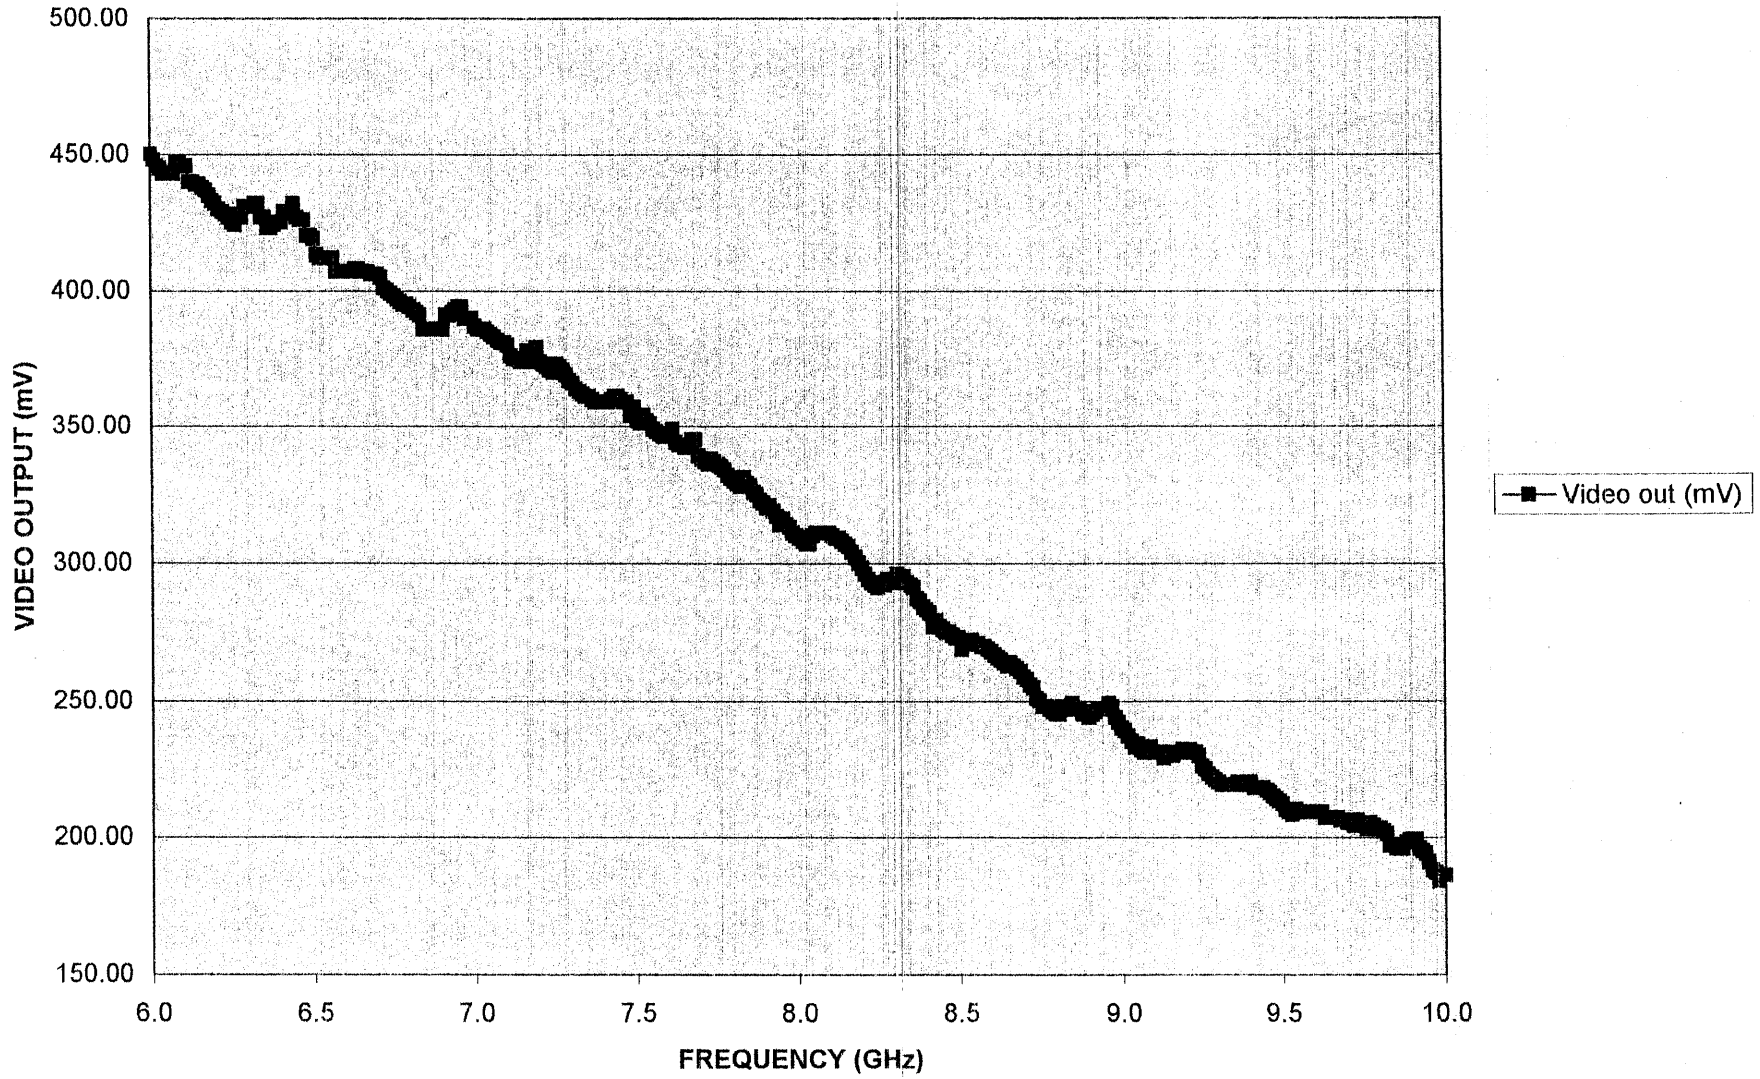

LOG TRANSFER WITH FREQUENCY @ +25 C

Model Number: FD-0518-10
Frequency: 6 GHz TO 10 GHz
Blue Trace: Video Output (mV)

28 Feb 2005
15:17:51

Frequency Discriminator Error

PLANAR MONOLITHICS INDUSTRIES
7311-G GROVE ROAD, FREDERICK, MD 21704
TEL: 301-631-1579 FAX: 301-682-2029
URL: WWW.PLANARMONOLITHICS.COM
ISO 9001:2000 CERTIFIED

FD-0518-10 DL401020
FREQUENCY DISCRIMINATOR

OPTION NUMBER: 610
02/28/05

Frequency

6 6.5 7 7.5 8 8.5 9 9.5 10

Frequency (GHz)

Intercept (mv) 631
Slope (mv/db) -50

319	299	292	269	224	190	166	154	132
-9	-4	14	17	-3	-12	-11	2	6

Measured Values (mv)
Error (mv)

s