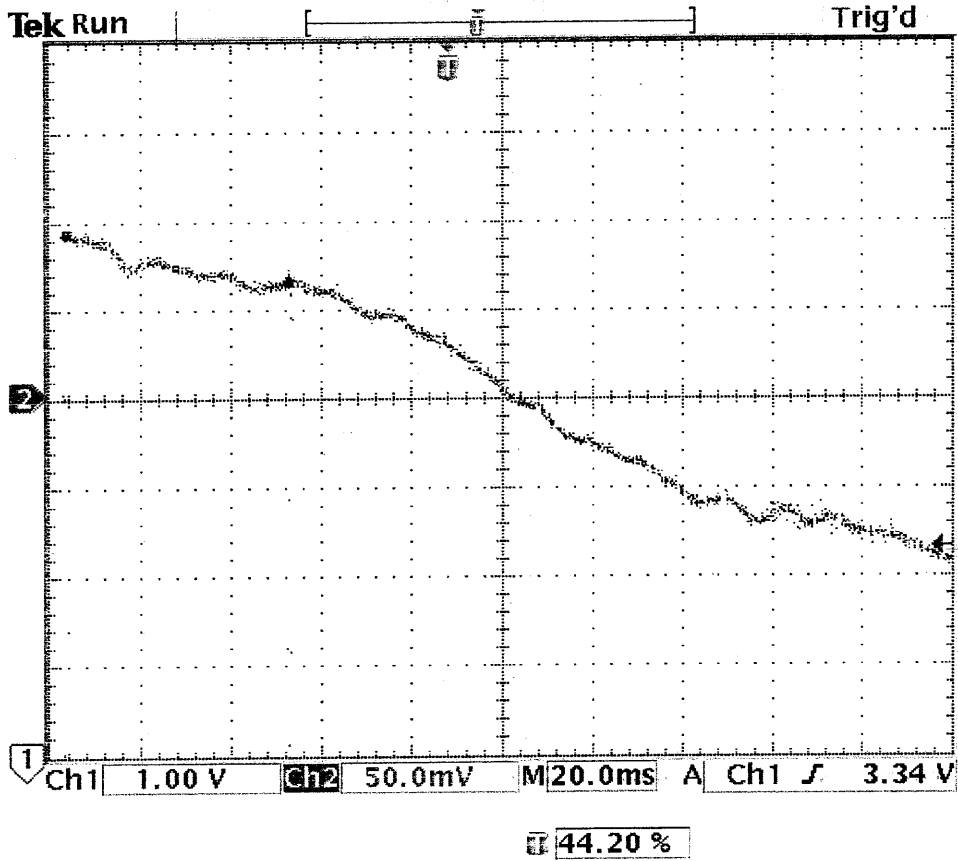

LOG TRANSFER WITH FREQUENCY @ +25 C

Model Number: FD-0518-10
Frequency: 6 GHz TO 10 GHz
Blue Trace: Video Output (mV)

28 Feb 2005
15:17:51

Frequency Discriminator Error

PLANAR MONOLITHICS INDUSTRIES
7311-G GROVE ROAD, FREDERICK, MD 21704
TEL: 301-631-1579 FAX: 301-682-2029
URL: WWW.PLANARMONOLITHICS.COM
ISO 9001:2000 CERTIFIED

FD-0518-10 DL401020
FREQUENCY DISCRIMINATOR

OPTION NUMBER: 610
02/28/05

Frequency

6 6.5 7 7.5 8 8.5 9 9.5 10

Frequency (GHz)

Intercept (mv) 631
Slope (mv/db) -50

319	299	292	269	224	190	166	154	132
-9	-4	14	17	-3	-12	-11	2	6