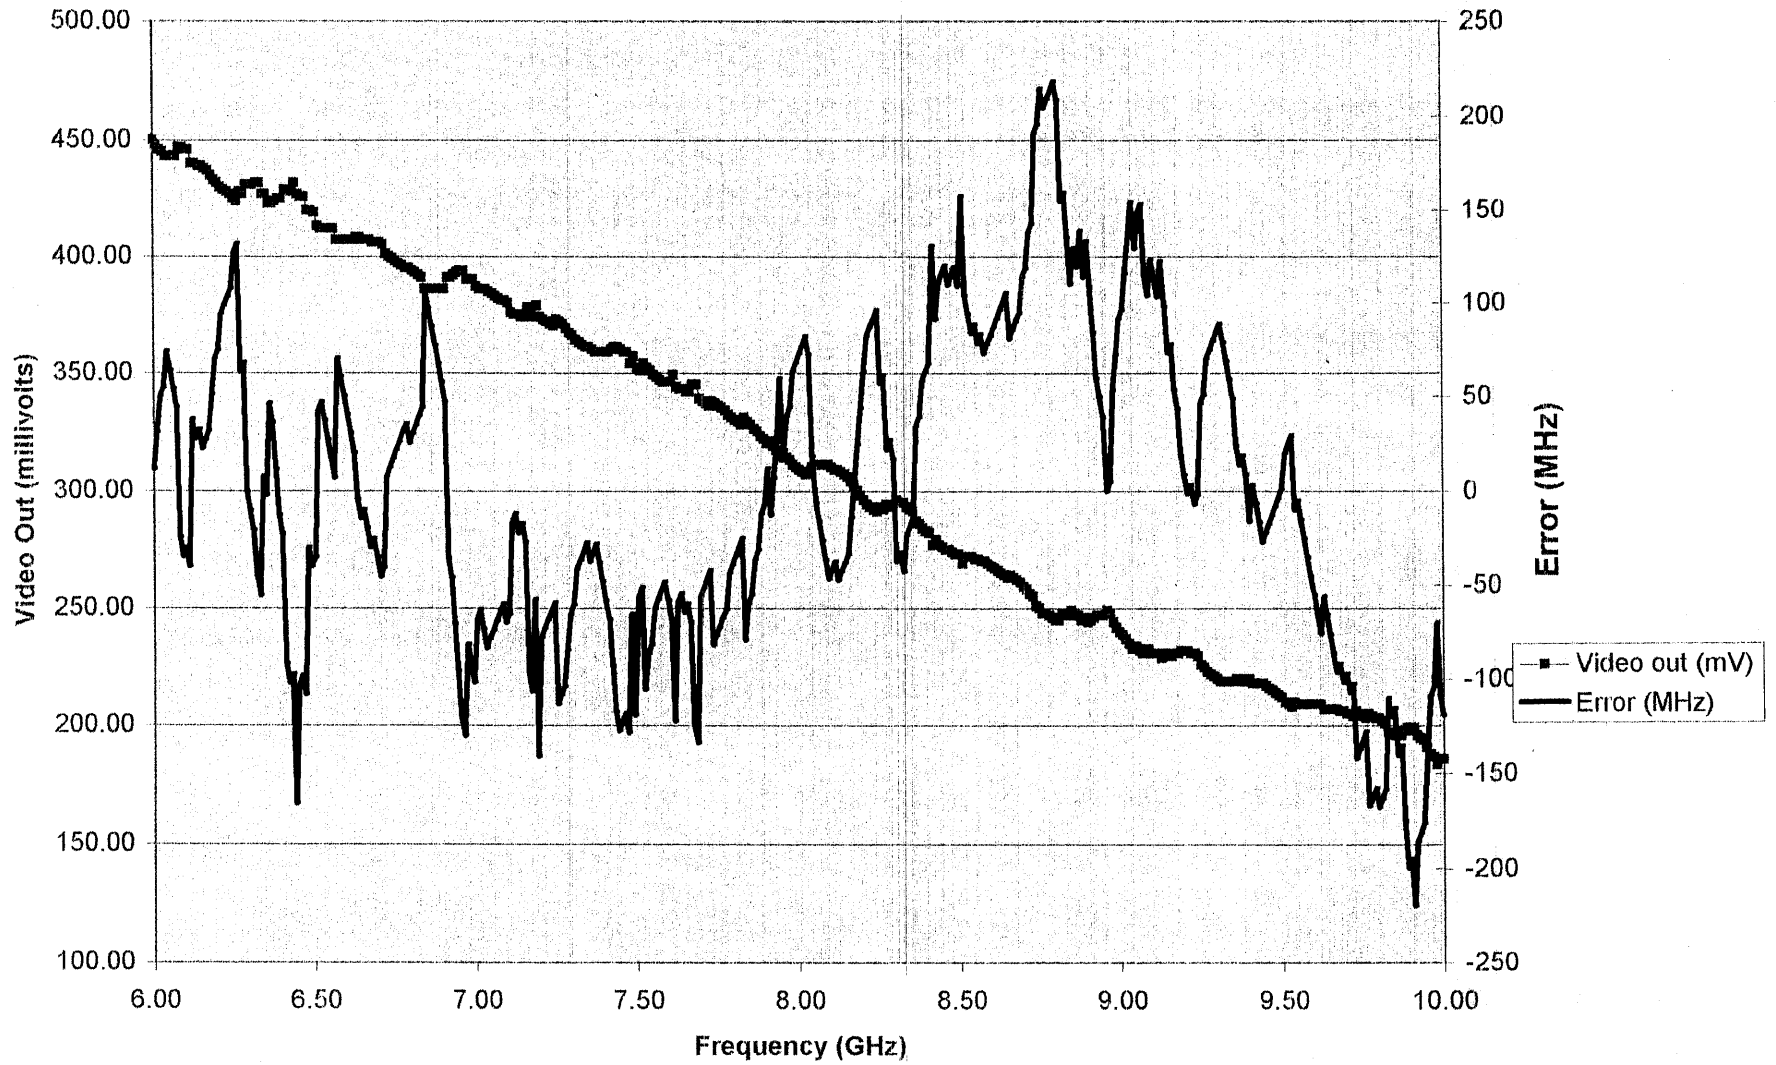

LOG TRANSFER WITH FREQUENCY @ +25 C

Model Number: FD-0518-10
Frequency: 6 GHz TO 10 GHz
Blue Trace: Video Output (mV)

28 Feb 2005
15:17:51

Frequency Discriminator Error

PLANAR MONOLITHICS INDUSTRIES
7311-G GROVE ROAD, FREDERICK, MD 21704
TEL: 301-631-1579 FAX: 301-682-2029
URL: WWW.PLANARMONOLITHICS.COM
ISO 9001:2000 CERTIFIED

FD-0518-10 DL401020
FREQUENCY DISCRIMINATOR

OPTION NUMBER: 610
02/28/05

Frequency

6 6.5 7 7.5 8 8.5 9 9.5 10

Frequency (GHz)

Intercept (mv) 631
Slope (mv/db) -50

319	299	292	269	224	190	166	154	132
-9	-4	14	17	-3	-12	-11	2	6

Measured Values (mv)
Error (mv)

s