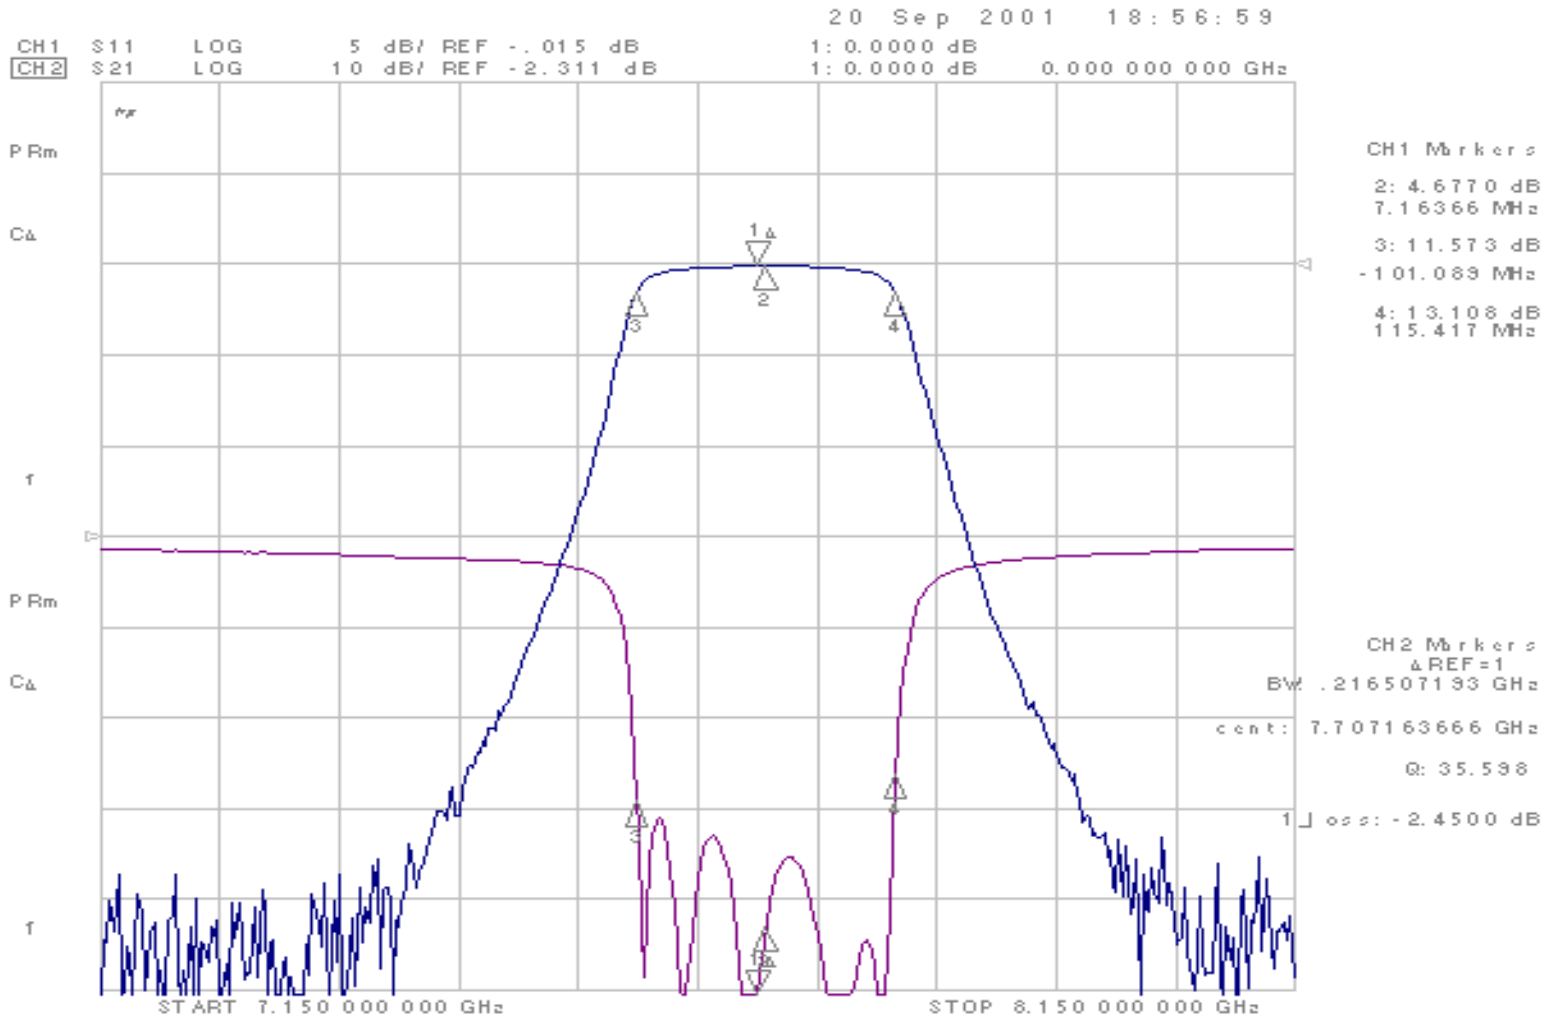

Job Number: PF106063  
Part Number: 8CL7D7G-200-CD-SFF  
Serial Number: 0001

Technician:  
QA:  
Date: 9/20/2001

Notes:

**Planar Filter Company**

7311- G Grove Road Frederick, Maryland 21704  
PH: (301) 662-7024 Fax: (301) 662-4938

Job Number: PF106063  
Part Number: 8CL7D7G-200-CD-SFF  
Serial Number: 0002

Technician:  
QA:  
Date: 9/20/2001

Notes:

**Planar Filter Company**

7311- G Grove Road Frederick, Maryland 21704  
PH: (301) 662-7024 Fax: (301) 662-4938

Job Number: PF106063  
Part Number: 8CL7D7G-200-CD-SFF  
Serial Number: 0003

Technician:  
QA:  
Date: 9/20/2001

Notes:

**Planar Filter Company**

7311- G Grove Road Frederick, Maryland 21704  
PH: (301) 662-7024 Fax: (301) 662-4938