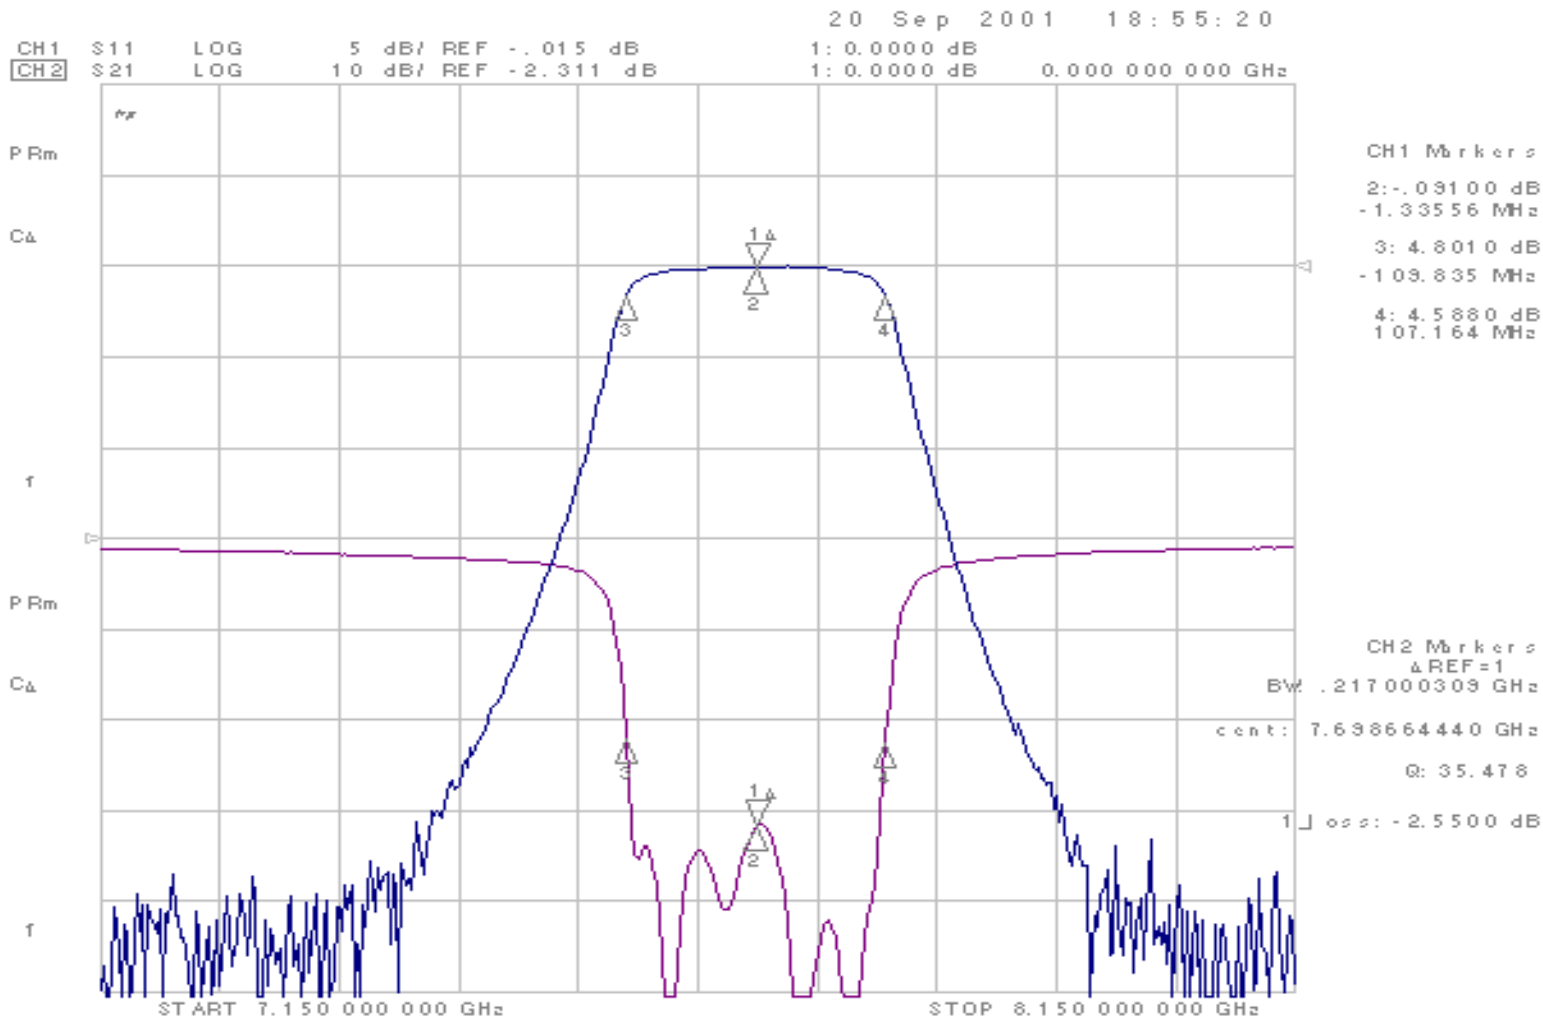

Job Number: PF106063  
Part Number: 8CL7D7G-200-CD-SFF  
Serial Number: 0001

Technician:  
QA:  
Date: 9/20/2001

Notes:

**Planar Filter Company**

7311- G Grove Road Frederick, Maryland 21704  
PH: (301) 662-7024 Fax: (301) 662-4938

Job Number: PF106063  
Part Number: 8CL7D7G-200-CD-SFF  
Serial Number: 0002

Technician:  
QA:  
Date: 9/20/2001

Notes:

**Planar Filter Company**

7311- G Grove Road Frederick, Maryland 21704  
PH: (301) 662-7024 Fax: (301) 662-4938

Job Number: PF106063  
Part Number: 8CL7D7G-200-CD-SFF  
Serial Number: 0003

Technician:  
QA:  
Date: 9/20/2001

Notes:

**Planar Filter Company**

7311- G Grove Road Frederick, Maryland 21704  
PH: (301) 662-7024 Fax: (301) 662-4938