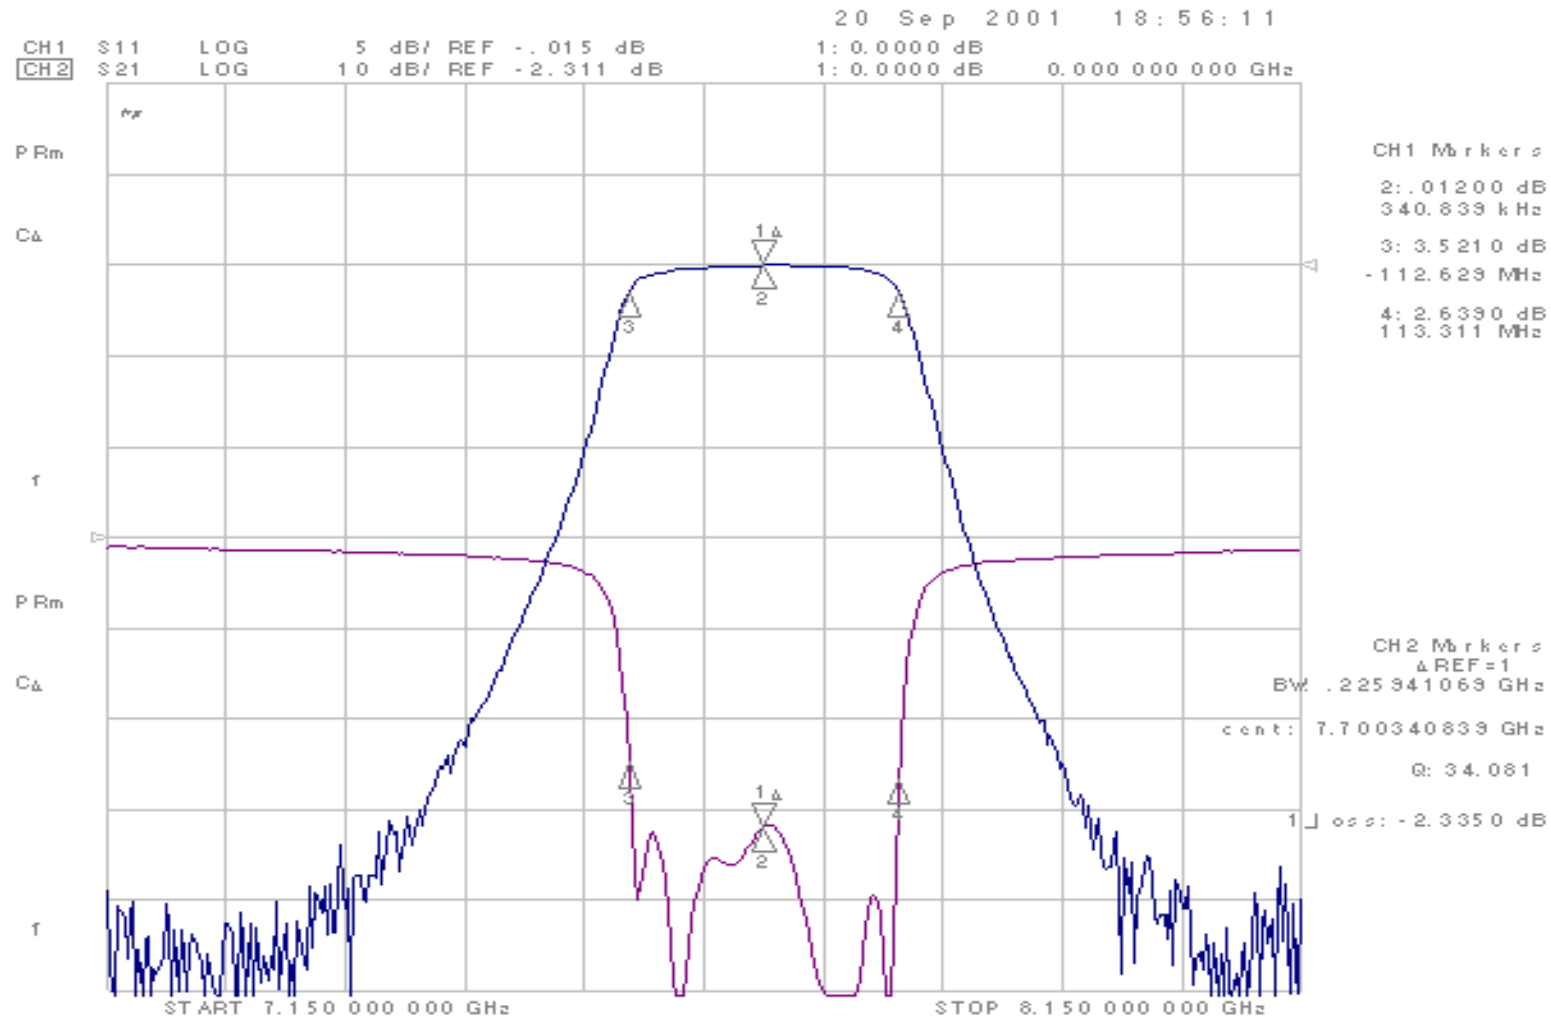

Job Number: PF106063  
Part Number: 8CL7D7G-200-CD-SFF  
Serial Number: 0001

Technician:  
QA:  
Date: 9/20/2001

Notes:

**Planar Filter Company**

7311- G Grove Road Frederick, Maryland 21704  
PH: (301) 662-7024 Fax: (301) 662-4938

Job Number: PF106063  
Part Number: 8CL7D7G-200-CD-SFF  
Serial Number: 0002

Technician:  
QA:  
Date: 9/20/2001

Notes:

**Planar Filter Company**

7311- G Grove Road Frederick, Maryland 21704  
PH: (301) 662-7024 Fax: (301) 662-4938

Job Number: PF106063  
Part Number: 8CL7D7G-200-CD-SFF  
Serial Number: 0003

Technician:  
QA:  
Date: 9/20/2001

Notes:

**Planar Filter Company**

7311- G Grove Road Frederick, Maryland 21704  
PH: (301) 662-7024 Fax: (301) 662-4938